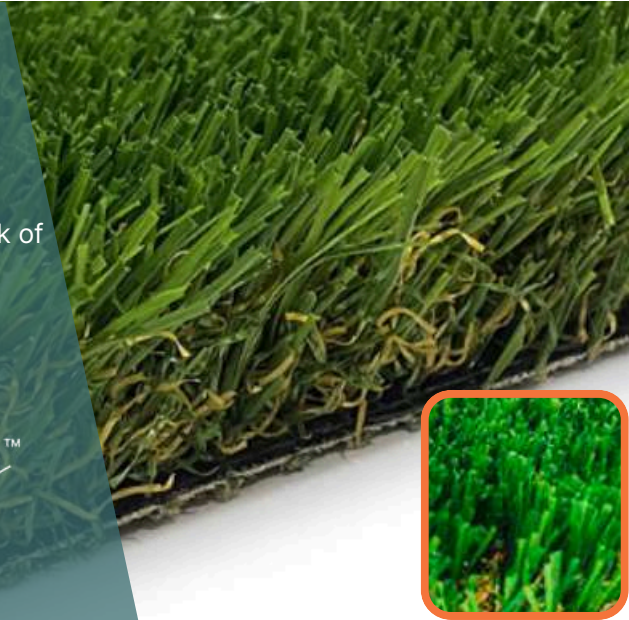

Natural Landscape is the tallest in the N2N family. It is by far the most popular choice among homeowners and landscapers. Landscape is also has our longest blade length, coming in at 2". This turf has the same beautiful, full, and lifelike quality as a natural grass lawn, making it an ideal solution for countless situations to add a bit of extra to your landscape. This product is still very welcoming to kids and pets and should still be considered if you want to maintain a soft touch surface. Imagine stepping off the deck or out of the pool onto maintenance-free, gorgeous green turf...every time.

2524 NE Frontage Road, Fort Collins, CO, 80524
800.280.TURF

GREENLAWN SOD & TURF

Next 2 Natural Turf™

Natural Landscape

Expertly designed and engineered to mimic the look of a well-groomed natural lawn.

Liv Where You're Living™

Property	Imperial Units	
Fiber Type	100% Polyethylene	
Finished Pile Height	1.75" or 2"	
Pile/Face Weight	80 oz/yd ²	
Tufting Gauge	3/8"	
Total Weight*	96.1 oz/yd ²	
Tufted Roll Width*	15 ft	
Standard Colors	Field Green/Olive	
Infill Recommended	Yes	