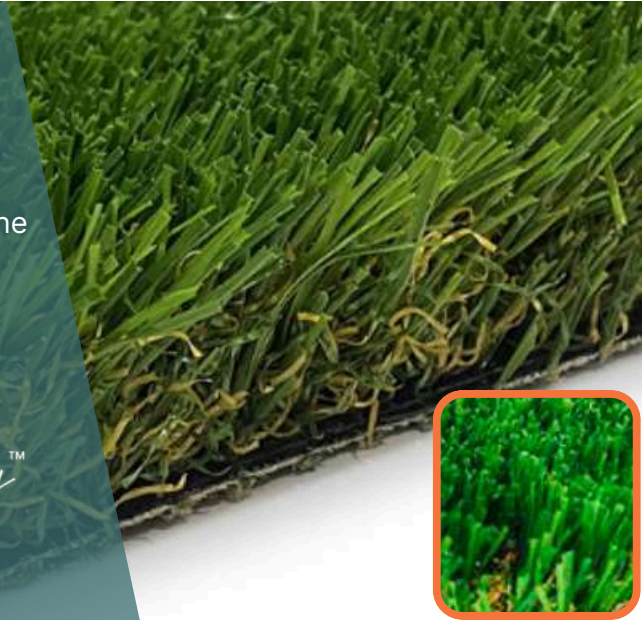

GREENLAWN SOD & TURF

Next 2 Natural Turf™

Natural Landscape

Expertly designed and engineered to mimic the look of a well-groomed natural lawn.

Luv Where You're Living™

Next 2 Natural Turf™ Natural Landscape

Natural Landscape is the tallest in the N2N family. It is by far the most popular choice among homeowners and landscapers. Landscape is also has our longest blade length, coming in at 2". This turf has the same beautiful, full, and lifelike quality as a natural grass lawn, making it an ideal solution for countless situations to add a bit of extra to your landscape. This product is still very welcoming to kids and pets and should still be considered if you want to maintain a soft touch surface. Imagine stepping off the deck or out of the pool onto maintenance-free, gorgeous green turf...every time.